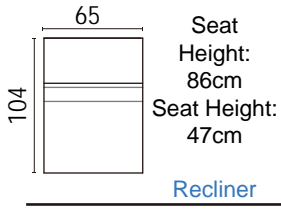

## Cinema Seating Guide

Recliner

SC101DK

SC202DK

SC201DK

SC302DK

Arm

SC303DK