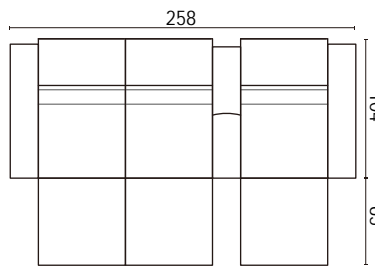

## Cinema Seating Guide

Recliner

SC101DK

SC202DK

SC201DK

SC302DK

Arm

SC303DK