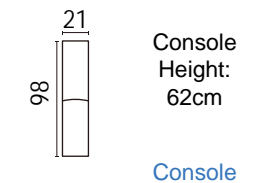

Arm

Console