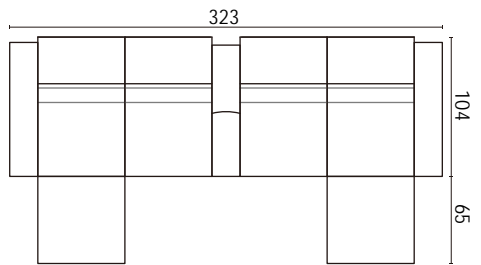

Baron Series

November 2024 Revision

As our products are made by hand, all dimensions are approximate only.

Cinema Seating Guide

SC403DK