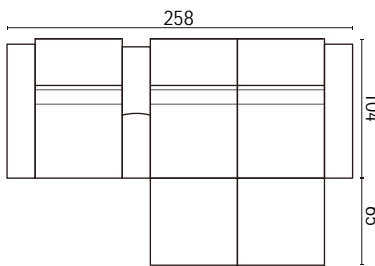

## Cinema Seating Guide

Recliner

SC101DK

SC202DK

SC201DK

SC302DK

Arm

SC303DK