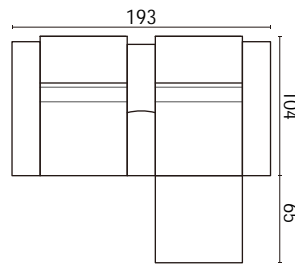

## Cinema Seating Guide

Recliner

SC101DK

SC202DK

SC201DK

SC302DK

Arm

SC303DK