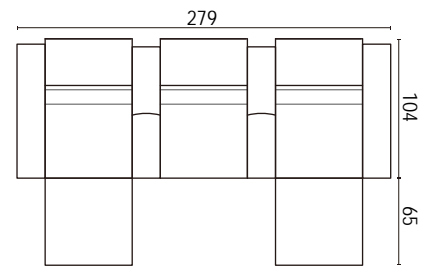

Baron Series

November 2024 Revision

As our products are made by hand, all dimensions are approximate only.

Cinema Seating Guide

SC301DK