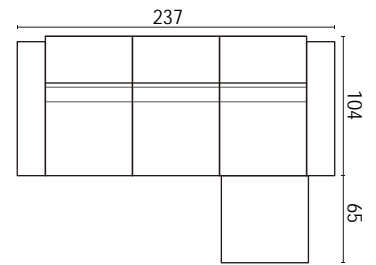

## Cinema Seating Guide

Recliner

SC101DK

SC202DK

SC201DK

SC302DK

Arm

SC303DK