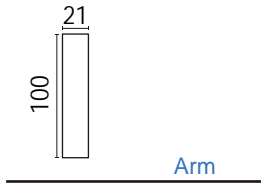

## Cinema Seating Guide

Recliner

SC101DK

SC202DK

SC201DK

SC302DK

Arm

SC303DK