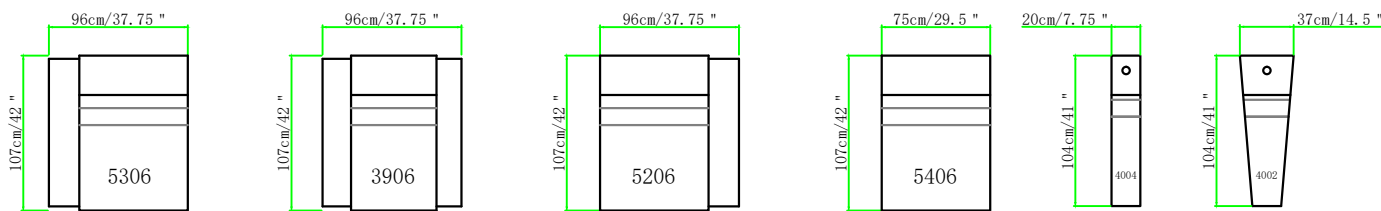

BYS-M007 Cruise

BACK HEIGHT 88cm/34.5 "

Console HEIGHT 81cm/31.75 "

Remark: the dimension will be squeezed to reduce 2cm/seat while combined into multi-seats

4004 Straight Console 4002 Wedge Console

5306-LAF Chair Power Recline Power Headrest 3906-2 Arm Chair Power Recline Power Headrest 5206-LAF Chair Power Recline Power Headrest 5406-Armless Chair Power Recline Power Headrest